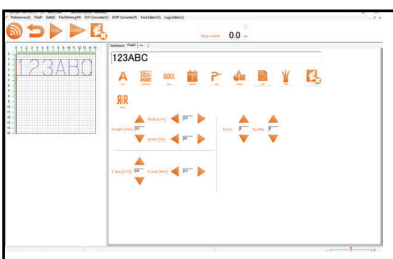

JAPANESE MADE QUALITY

4-5 HOURS BATTERY LIFE CONTINUOUS MARKING

SOFTWARE & PROGRAMMING

Patmark units are programmed from a PC, Tablet or Smart Phone
 Connection via WiFi or USB
 You can set up Multiple Template files for each type of job

Software Features:

- QR Code / Data matrix
- CSV files, DXF & Logo files
- Auto Date & Serial counting
- Admin / Operator Password

ALL SOFTWARE FOR ALL DEVICES IS INCLUDED FREE

PC SOFTWARE SCREEN SHOTS

Advanced PC Software

Logo Tracing / Creation

Marking Data is Logged

PATMARK MINI

Marking Area: 15mm wide x 15mm high

Includes: Patmark MiniUnit, 2Ah Battery, A/C Power Adapter, Battery Charger, AU Cables, Carry Case + Unlimited Software License for Phone, Tablet and PC