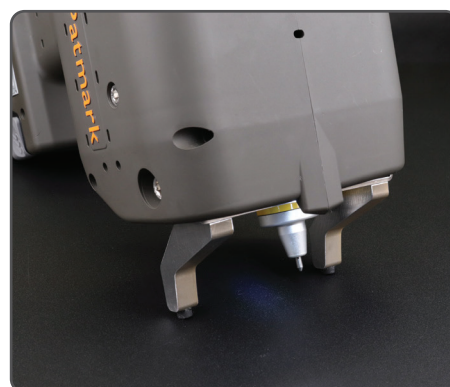

PATMARK ACCESSORIES

HARD STORAGE CASE

AC ADAPTER
(INCLUDED STANDARD)

USE WITH LANYARD
(MAKE YOUR OWN)

MAGNETIC FOOT

REPLACEMENT CARBIDE PINS

LEG GUIDE

STAND + ADAPTER PLATE
(SEPARATE ITEMS)