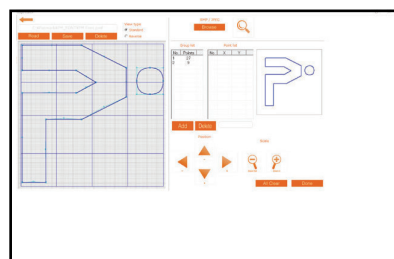

Software Features:

- QR Code / Data matrix
- CSV files, DXF & Logo files
- Auto Date & Serial counting
- Admin / Operator Password

ALL SOFTWARE FOR ALL DEVICES IS INCLUDED FREE

PC SOFTWARE SCREEN SHOTS

Advanced PC Software

Logo Tracing / Creation

Marking Data is Logged

PATMARK MINI

Marking Area: 15mm wide x 15mm high

Includes: Patmark MiniUnit, 2Ah Battery, A/C Power Adapter, Battery Charger, AU Cables, Carry Case + Unlimited Software License for Phone, Tablet and PC

PATMARK

Marking Area: 33mm wide x 15mm high

Includes: Patmark Unit, 2Ah Battery, Standard Angle Carbide Pin, A/C Power Adapter, Battery Charger, USB Cable, AU Cables + Unlimited Software License for Phone, Tablet and PC