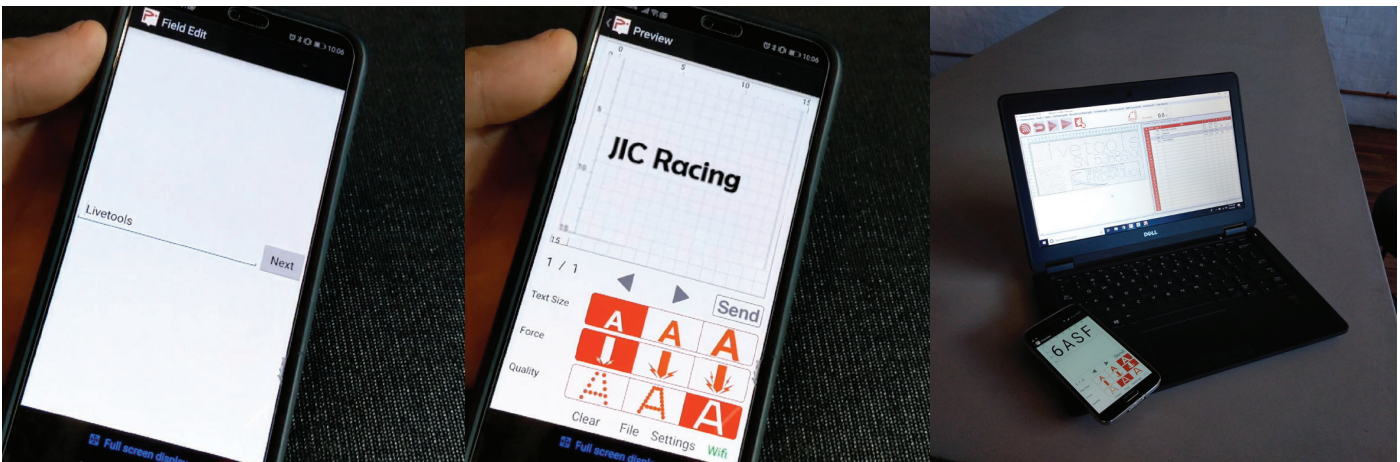

PATMARK BENEFITS

- Maximum portability
- Engrave all types of materials
- Suitable for both flat and curved surfaces

SAFE

EASY AND SAFE TO OPERATE

VERY SAFE TO OPERATE VS HAND STAMPING

FAST

MARK JOBS QUICKLY

FAST TO PROGRAM

ACCURATE

LOOKS PROFESSIONAL

ELIMINATE OPERATOR ERRORS

QUALITY UNIT

JAPANESE MADE QUALITY

4-5 HOURS BATTERY LIFE CONTINUOUS MARKING

SOFTWARE & PROGRAMMING

Patmark units are programmed from a PC, Tablet or Smart Phone
Connection via WiFi or USB
You can set up Multiple Template files for each type of job

Software Features:

- QR Code / Data matrix
- CSV files, DXF & Logo files
- Auto Date & Serial counting
- Admin / Operator Password

ALL SOFTWARE FOR ALL DEVICES IS INCLUDED FREE