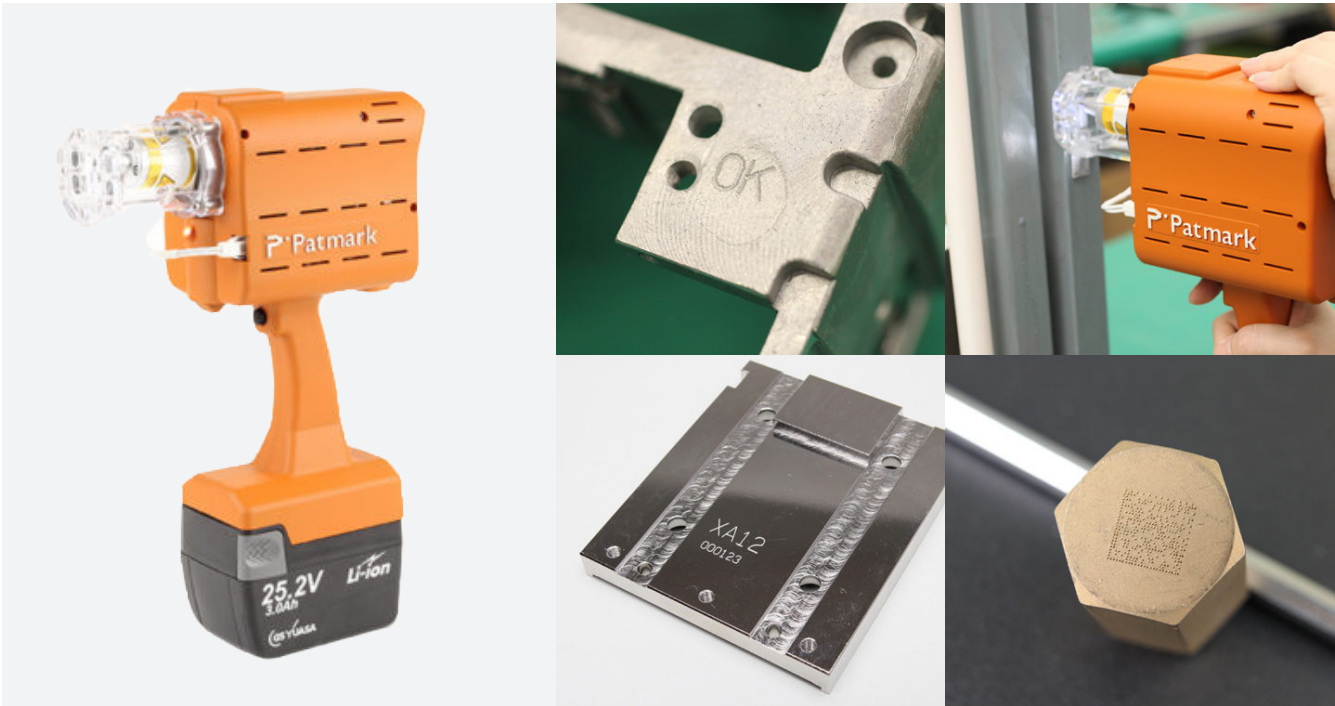

Logo Tracing / Creation

Marking Data is Logged

PATMARK MINI

Marking Area: 15mm wide x 15mm high

Includes: Patmark MiniUnit, 2Ah Battery, A/C Power Adapter, Battery Charger, AU Cables, Carry Case + Unlimited Software License for Phone, Tablet and PC

PATMARK

Marking Area: 33mm wide x 15mm high

Includes: Patmark Unit, 2Ah Battery, Standard Angle Carbide Pin, A/C Power Adapter, Battery Charger, USB Cable, AU Cables + Unlimited Software License for Phone, Tablet and PC

PATMARK PLUS

Marking Area: 80mm wide x 20mm high

Includes: Patmark Plus Unit, 2Ah Battery, Standard Angle Carbide Pin, A/C Power Adapter, Battery Charger, USB Cable, AU Cables + Unlimited Software License for Phone, Tablet and PC