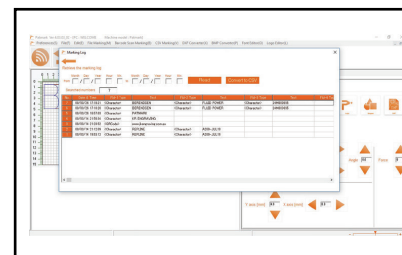

Software Features:

- QR Code / Data matrix
- CSV files, DXF & Logo files
- Auto Date & Serial counting
- Admin / Operator Password

ALL SOFTWARE FOR ALL DEVICES IS INCLUDED FREE

PC SOFTWARE SCREEN SHOTS

Advanced PC Software

Logo Tracing / Creation

Marking Data is Logged

PATMARK MINI

Marking Area: 15mm wide x 15mm high

Includes: Patmark MiniUnit, 2Ah Battery, A/C Power Adapter, Battery Charger, AU Cables, Carry Case + Unlimited Software License for Phone, Tablet and PC